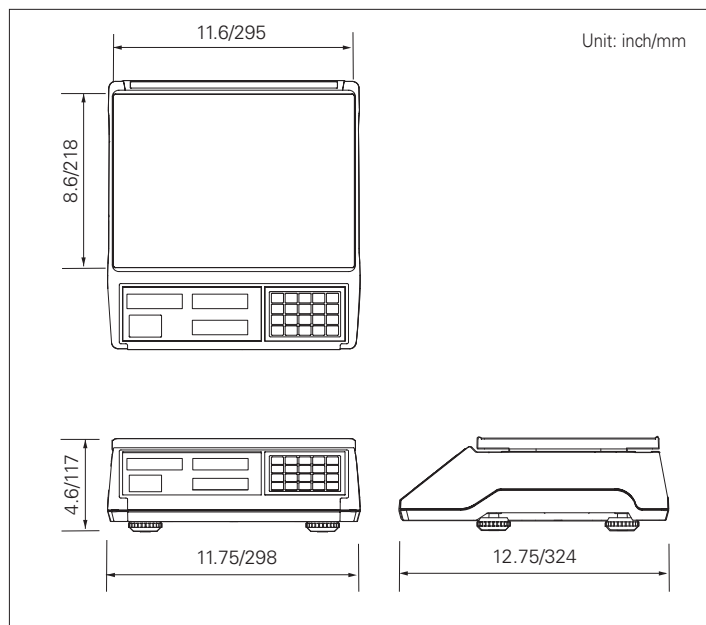

ER Jr | Price Computing Scale

TOTAL WEIGHING SOLUTION™

SPECIFICATIONS

Capacity & Resolution	lb	30 lb - Dual Range 0 - 15 x 0.005 lbs / 15-30 x 0.01lbs
	kg	15 kg - Dual Range 0-6 x 0.002 kg / 6-15 x 0.005 kg
Display Digit	5/6/6 (Weight/Unit Price/Total Price)	
Display Type	LCD	
Operating Temp.	-10° C ~ 40° C / 14° F ~ 104° F	
Power	12V DC Adapter	
	Rechargeable Battery (6V, 3.6Ah)	
Battery Life	Approx. 200 Hours LCD (no backlight)	
Platter Size	11.6 (W) x 8.6 (D)	
Dimensions	11.75 (W) x 12.75 (D) x 4.6 (H)	
Product Weight	9.9 lbs/4.5 kg	
Approvals	NTEP COC#: 10-090	

FEATURES

- 30 lb capacity - dual range
- 3 direct PLU's
- Dual range technology for better accuracy
- AC or battery operated
- Soft touch tactile switch
- LCD display with backlight
- Lb/kg switchable
- Rechargeable battery
- Legal for trade - COC #10-090

Applications

- Candy stores
- Delicatessens
- Farmer's markets

DIMENSIONS

CAS

FLYING SOLUTIONS AB
Stenhuggarvägen 9F
132 38 Saltsjö-Boo

**MASKIN
LINDELL** / **FLYING
SOLUTIONS**

08 750 55 50
www.maskinlindell.se
info@maskinlindell.se